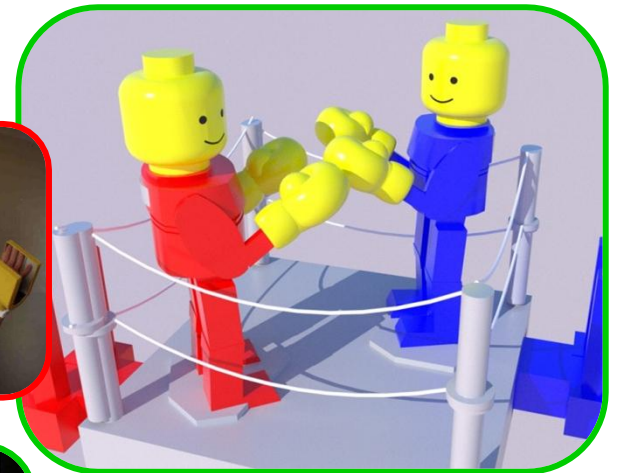

The LEGODROME features four areas of games and challenges. At **Air Blockey**, compete in a touch table virtual hockey game, smashing the puck through floating LEGO creations and into your opponent's goal. Step inside the boxing ring at **Rock'em Block'em Robots** and control your own customized Mini-Fig robot in a plastic vs. plastic battle for the championship. Looking for a skills challenge? Shoot an endless supply of happy yellow heads into unique set of hoops and targets at the **Hooplo Shooting Gallery**.

The centerpiece of the LEGODROME is the **Create 'n Crash Course**, an obstacle course of foam blocks and inflatable structures where you'll race against the clock to build, break, and navigate ten jumbo LEGO structures while wearing an oversized Minifigure helmet and hands. It's the most fun you'll ever have in a big yellow plastic head.

And when the time comes to leave the LEGODROME and head to the big game, be sure to stop by the **Brick Boutique** for a souvenir of your experience (victorious or otherwise).