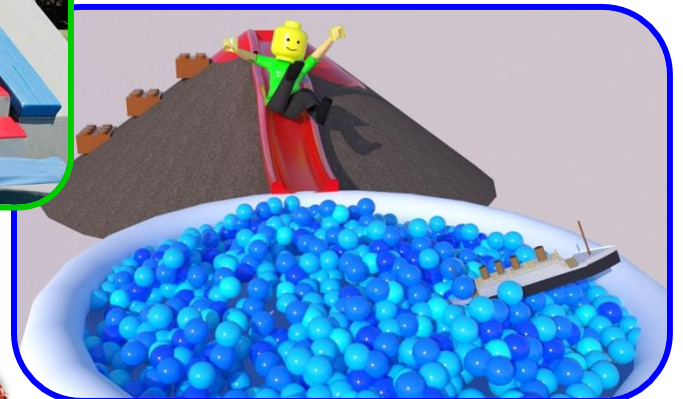

The LEGODROME features four areas of games and challenges. At **Air Blockey**, compete in a touch table virtual hockey game, smashing the puck through floating LEGO creations and into your opponent's goal. Step inside the boxing ring at **Rock'em Block'em Robots** and control your own customized Mini-Fig robot in a plastic vs. plastic battle for the championship. Looking for a skills challenge? Shoot an endless supply of happy yellow heads into unique set of hoops and targets at the **Hooplo Shooting Gallery**.

The centerpiece of the LEGODROME is the **Create 'n Crash Course**, an obstacle course of foam blocks and inflatable structures where you'll race against the clock to build, break, and navigate ten jumbo LEGO structures while wearing an oversized Minifigure helmet and hands. It's the most fun you'll ever have in a big yellow plastic head.

And when the time comes to leave the LEGODROME and head to the big game, be sure to stop by the **Brick Boutique** for a souvenir of your experience (victorious or otherwise).