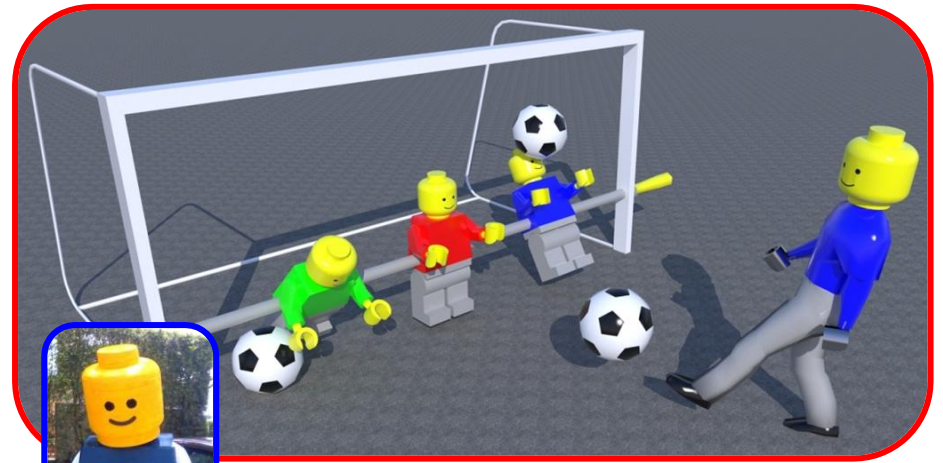

The LEGODROME features four areas of games and challenges. At **Air Blockey**, compete in a touch table virtual hockey game, smashing the puck through floating LEGO creations and into your opponent's goal. Step inside the boxing ring at **Rock'em Block'em Robots** and control your own customized Mini-Fig robot in a plastic vs. plastic battle for the championship. Looking for a skills challenge? Shoot an endless supply of happy yellow heads into unique set of hoops and targets at the **Hooplo Shooting Gallery**.

The centerpiece of the LEGODROME is the **Create 'n Crash Course**, an obstacle course of foam blocks and inflatable structures where you'll race against the clock to build, break, and navigate ten jumbo LEGO structures while wearing an oversized Minifigure helmet and hands. It's the most fun you'll ever have in a big yellow plastic head.

And when the time comes to leave the LEGODROME and head to the big game, be sure to stop by the **Brick Boutique** for a souvenir of your experience (victorious or otherwise).