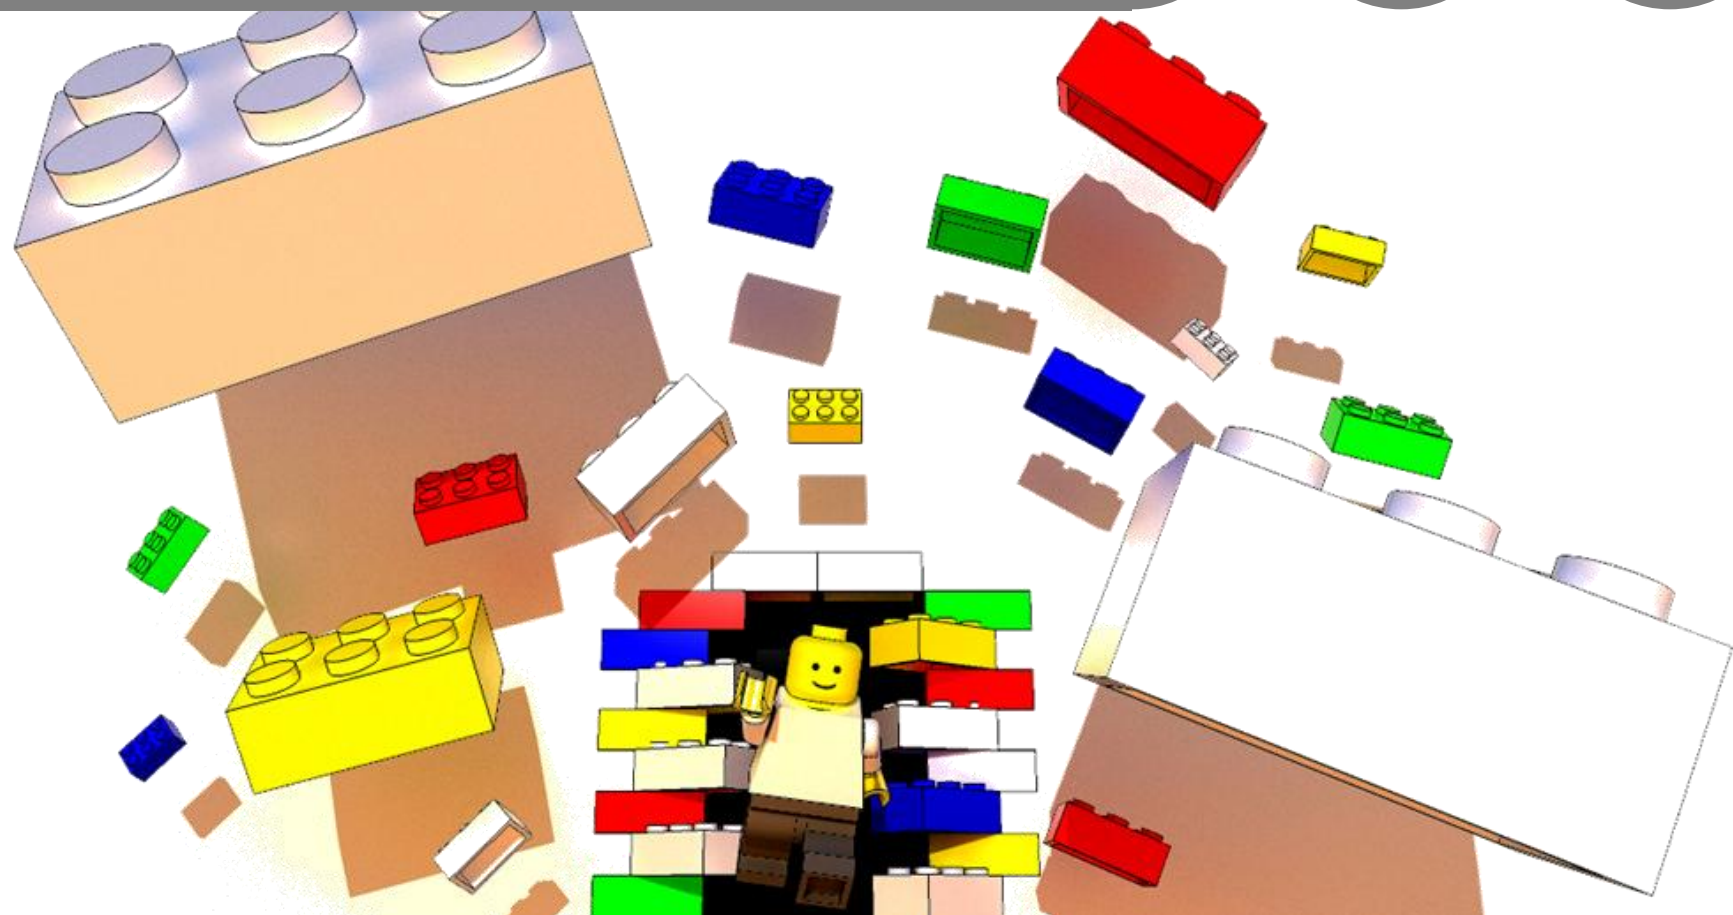

LEGODROME

Run and play, build and break, create and crash.
LEGODROME is the game before the big game.